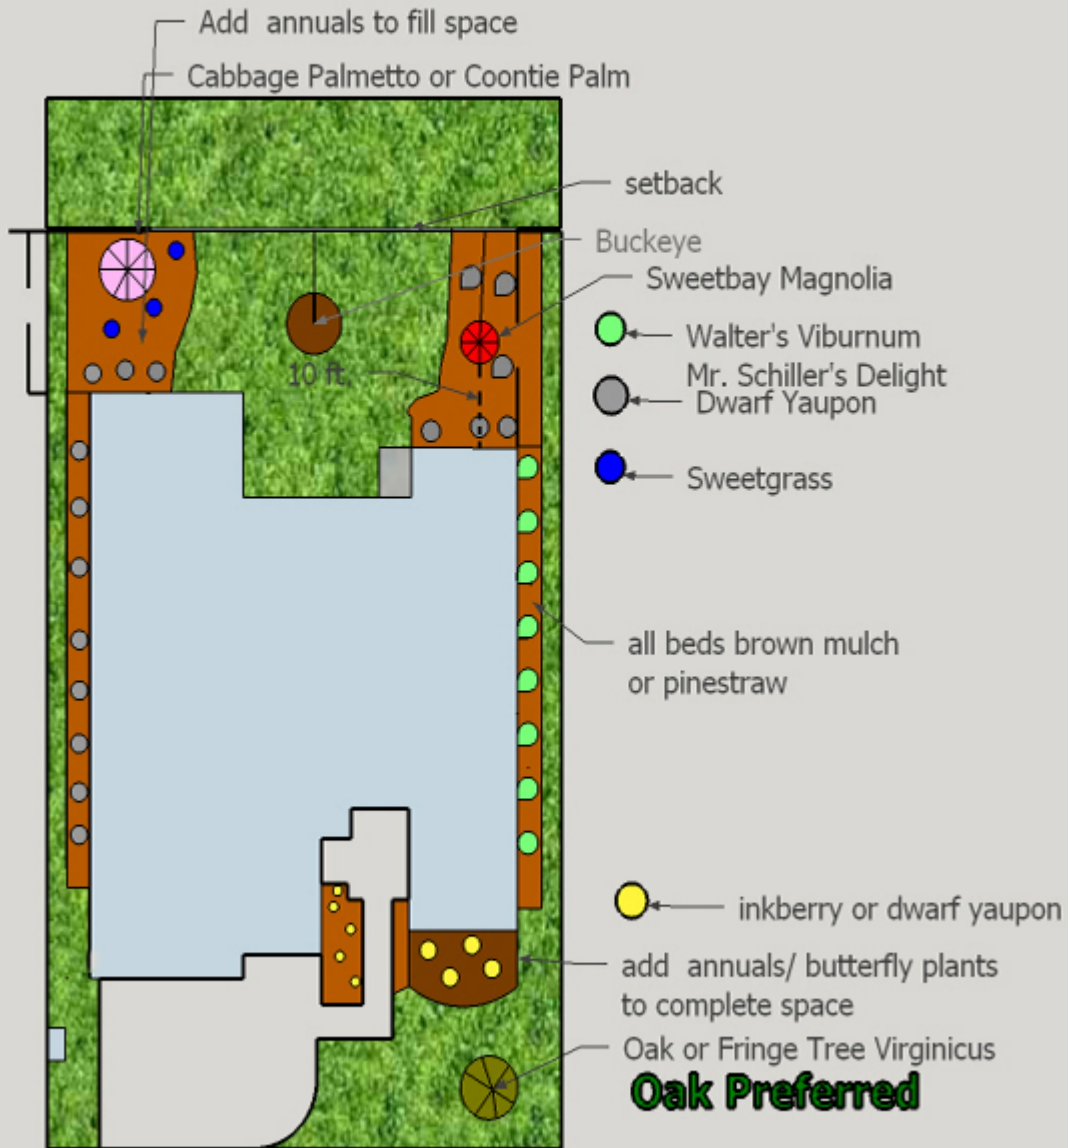

# WEST FACING YARD

Caption:

Description:

Dimensions: 600 x 707  
aperture: 0  
credit:  
camera:  
caption:  
created\_timestamp: 0  
copyright:  
focal\_length: 0  
iso: 0  
shutter\_speed: 0  
title:  
orientation: 1  
keywords: Array