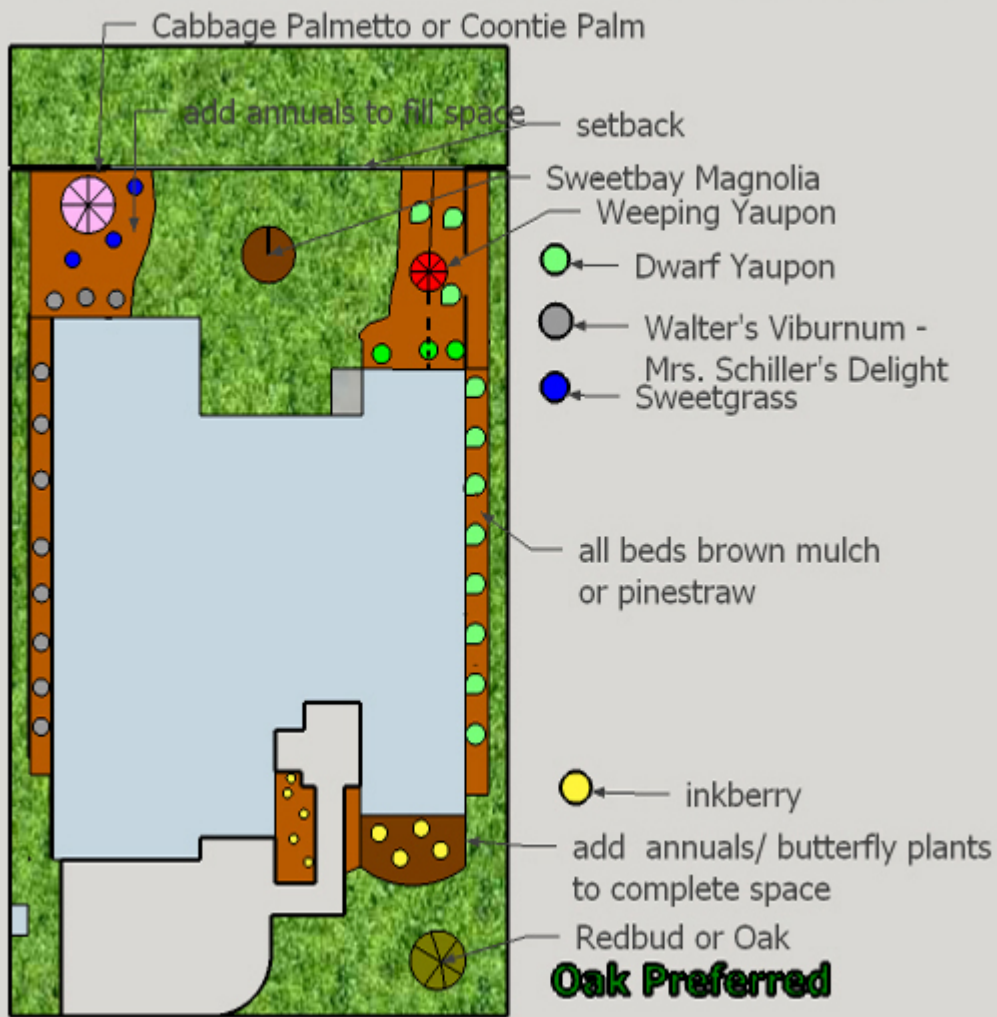

SOUTH FACING YARD

Caption:

Description:

Dimensions: 531 x 626

aperture: 0

credit:

camera:

caption:
created_timestamp: 0
copyright:
focal_length: 0
iso: 0
shutter_speed: 0
title:
orientation: 1
keywords: Array