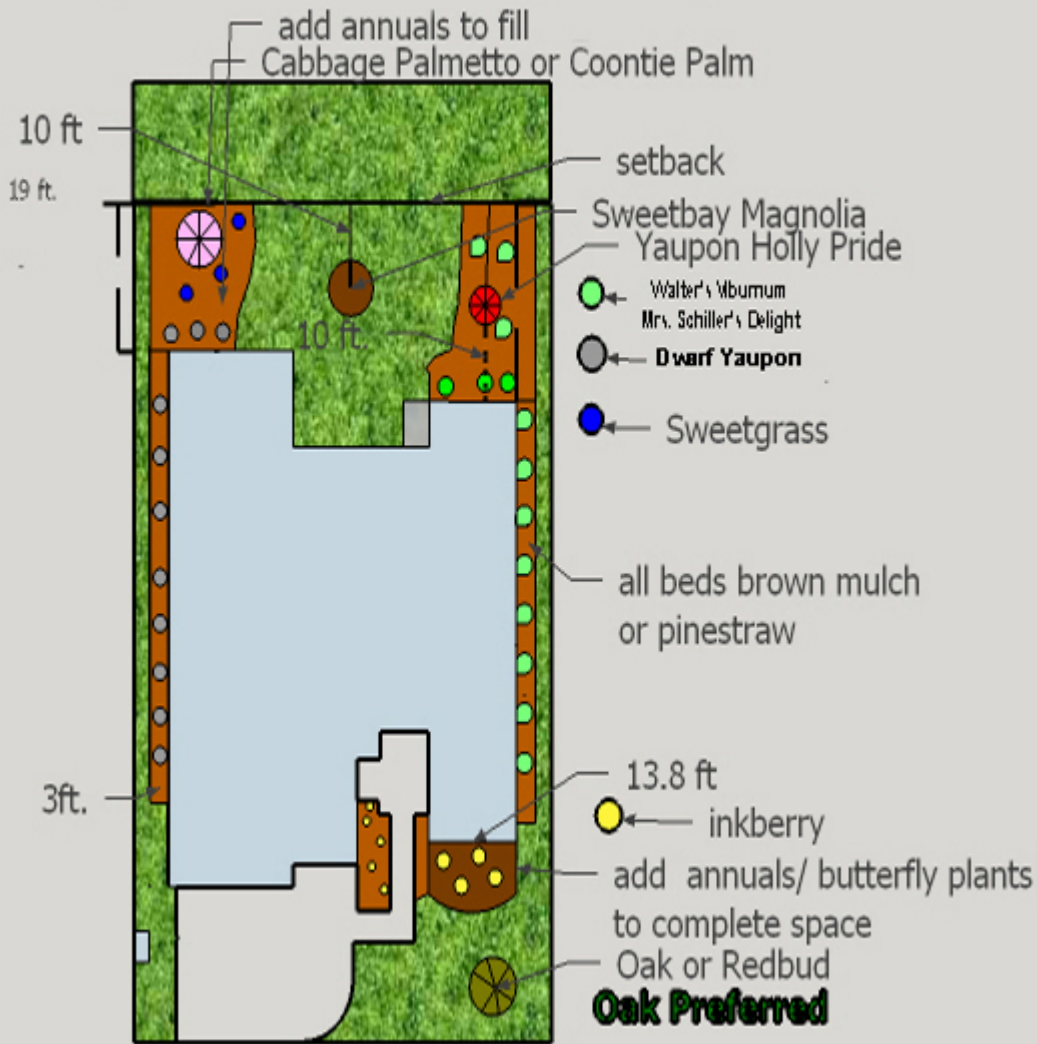

NORTH FACING YARD

Caption:

Description:

Dimensions: 542 x 639

aperture: 0

credit:

camera:
caption:
created_timestamp: 0
copyright:
focal_length: 0
iso: 0
shutter_speed: 0
title:
orientation: 1
keywords: Array