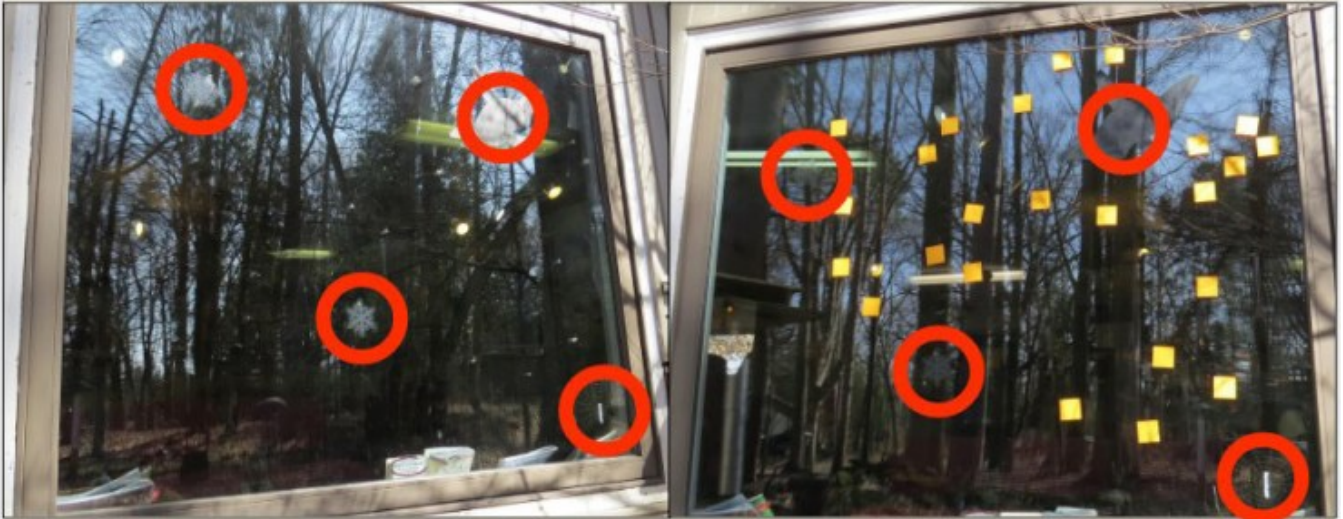

Page Down for Background Memo, the Text of Complaint and Footnotes

Photo # 1  
Photo #2

**Widely Spaced Decals Do Not Prevent Bird Window Collisions**  
**Red Circles Are Decals, Yellow Post-its Are Hits**

**EACH POST-IT = 1 PRINT**  
\* few strikes leave prints

[Background sent](#)  
[Background to Google Complaint](#)  
[complaint submitted](#)  
[Complaint Footnotes](#)

- [Tweet](#)
- [Email](#)