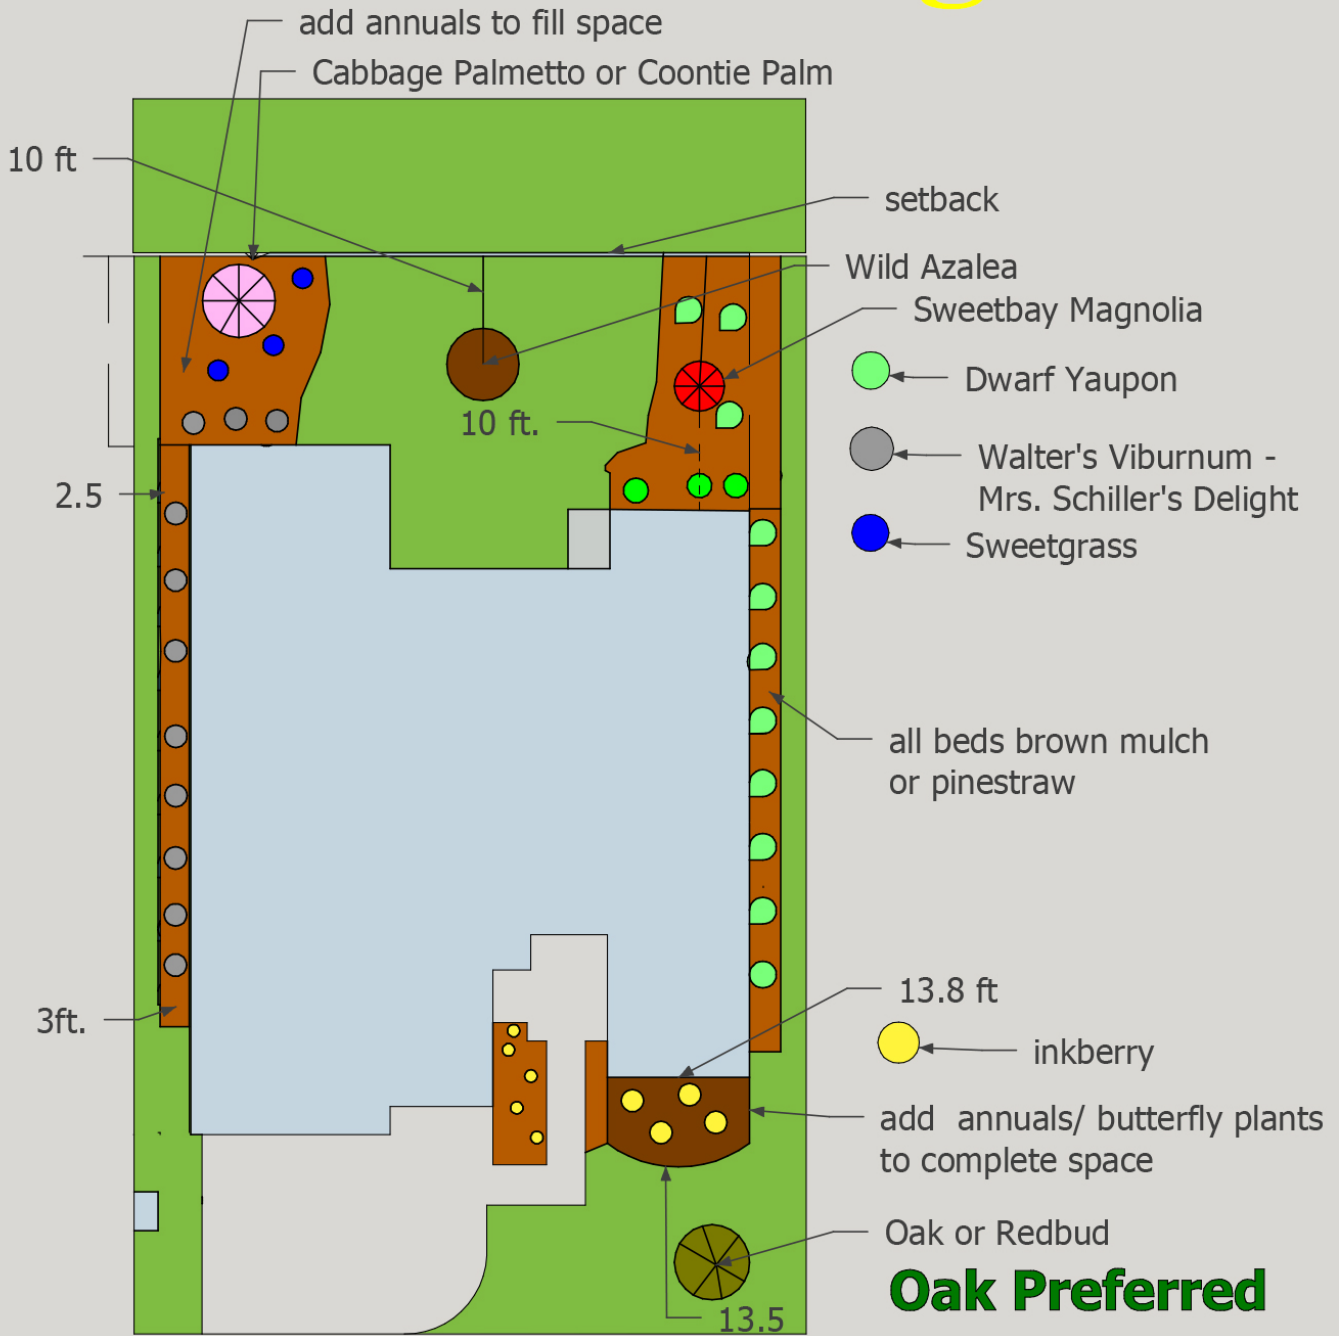

# East Facing

Caption:

Description:

Dimensions: 1332 x 1570

aperture: 0

credit: jimcubiegmail.com

camera:

caption:

created\_timestamp: 0

copyright:

focal\_length: 0

iso: 0

shutter\_speed: 0

title: East Oaks With Dimensions.skp

orientation: 1

keywords: Array