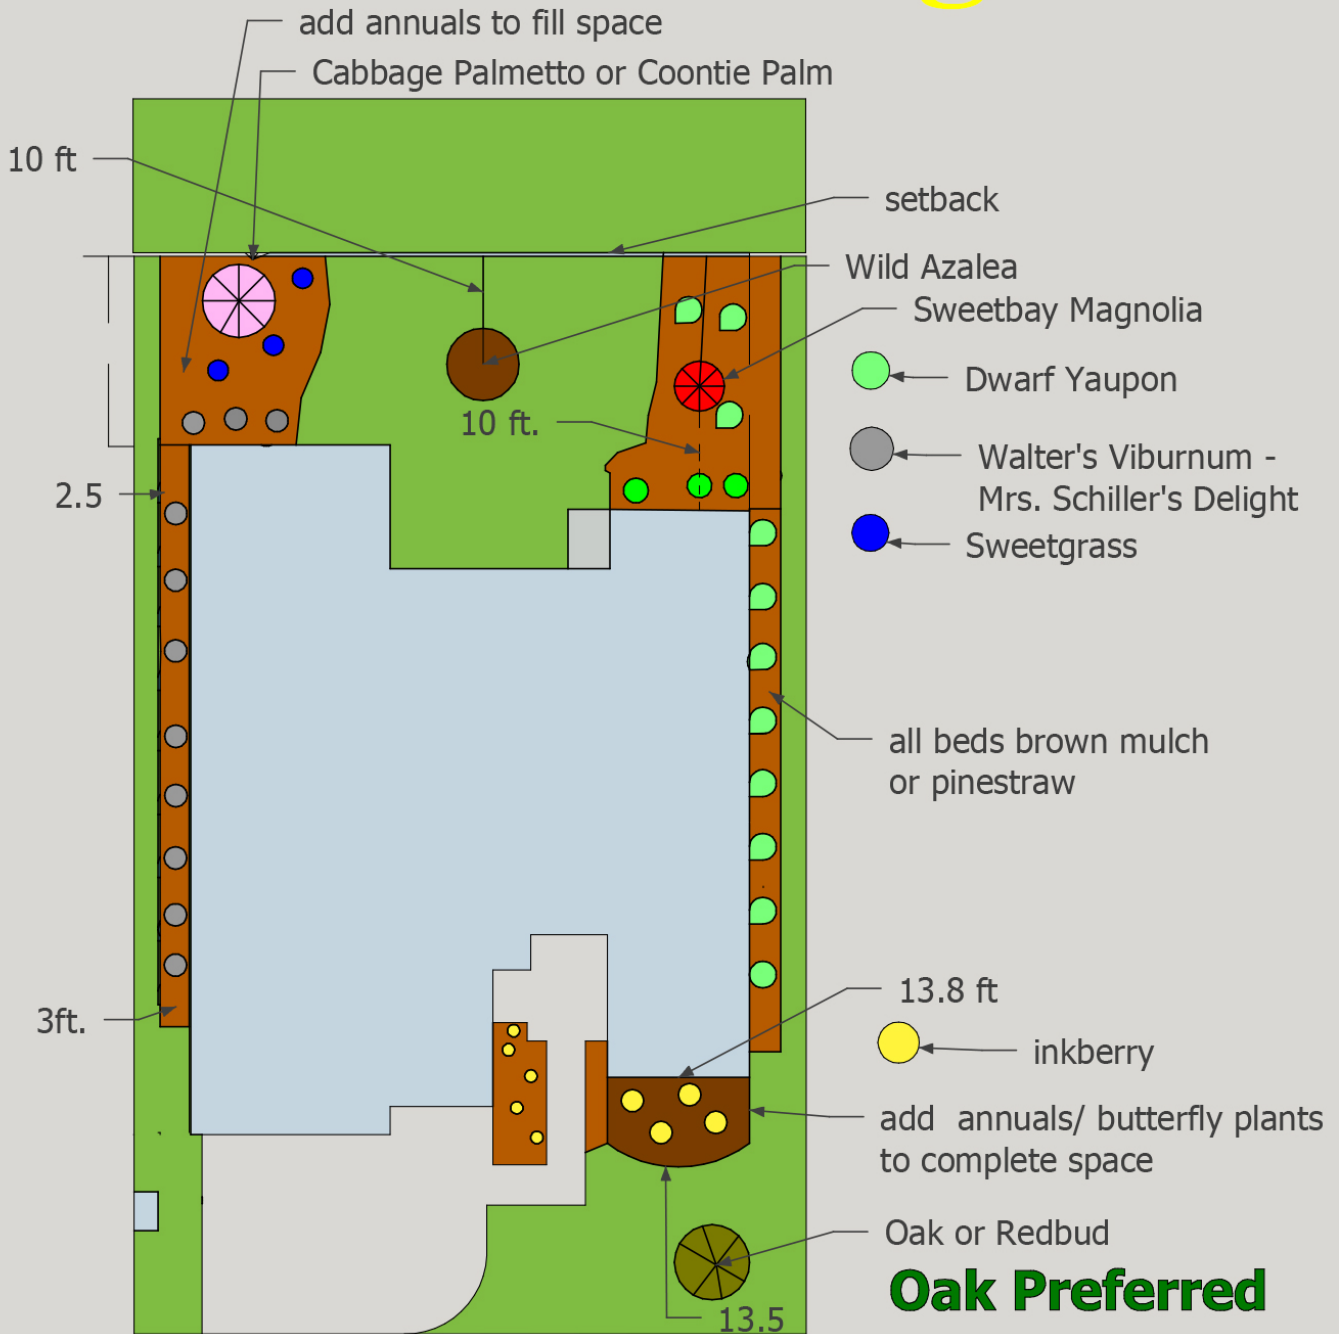

# East Facing

Caption:

Description:

Dimensions: 1332 x 1570

aperture: 0

credit: jimcubiegmail.com

camera:

caption:

created\_timestamp: 0

copyright:

focal\_length: 0

iso: 0

shutter\_speed: 0

title: East Oaks With Dimensions.skp

orientation: 1

keywords: Array